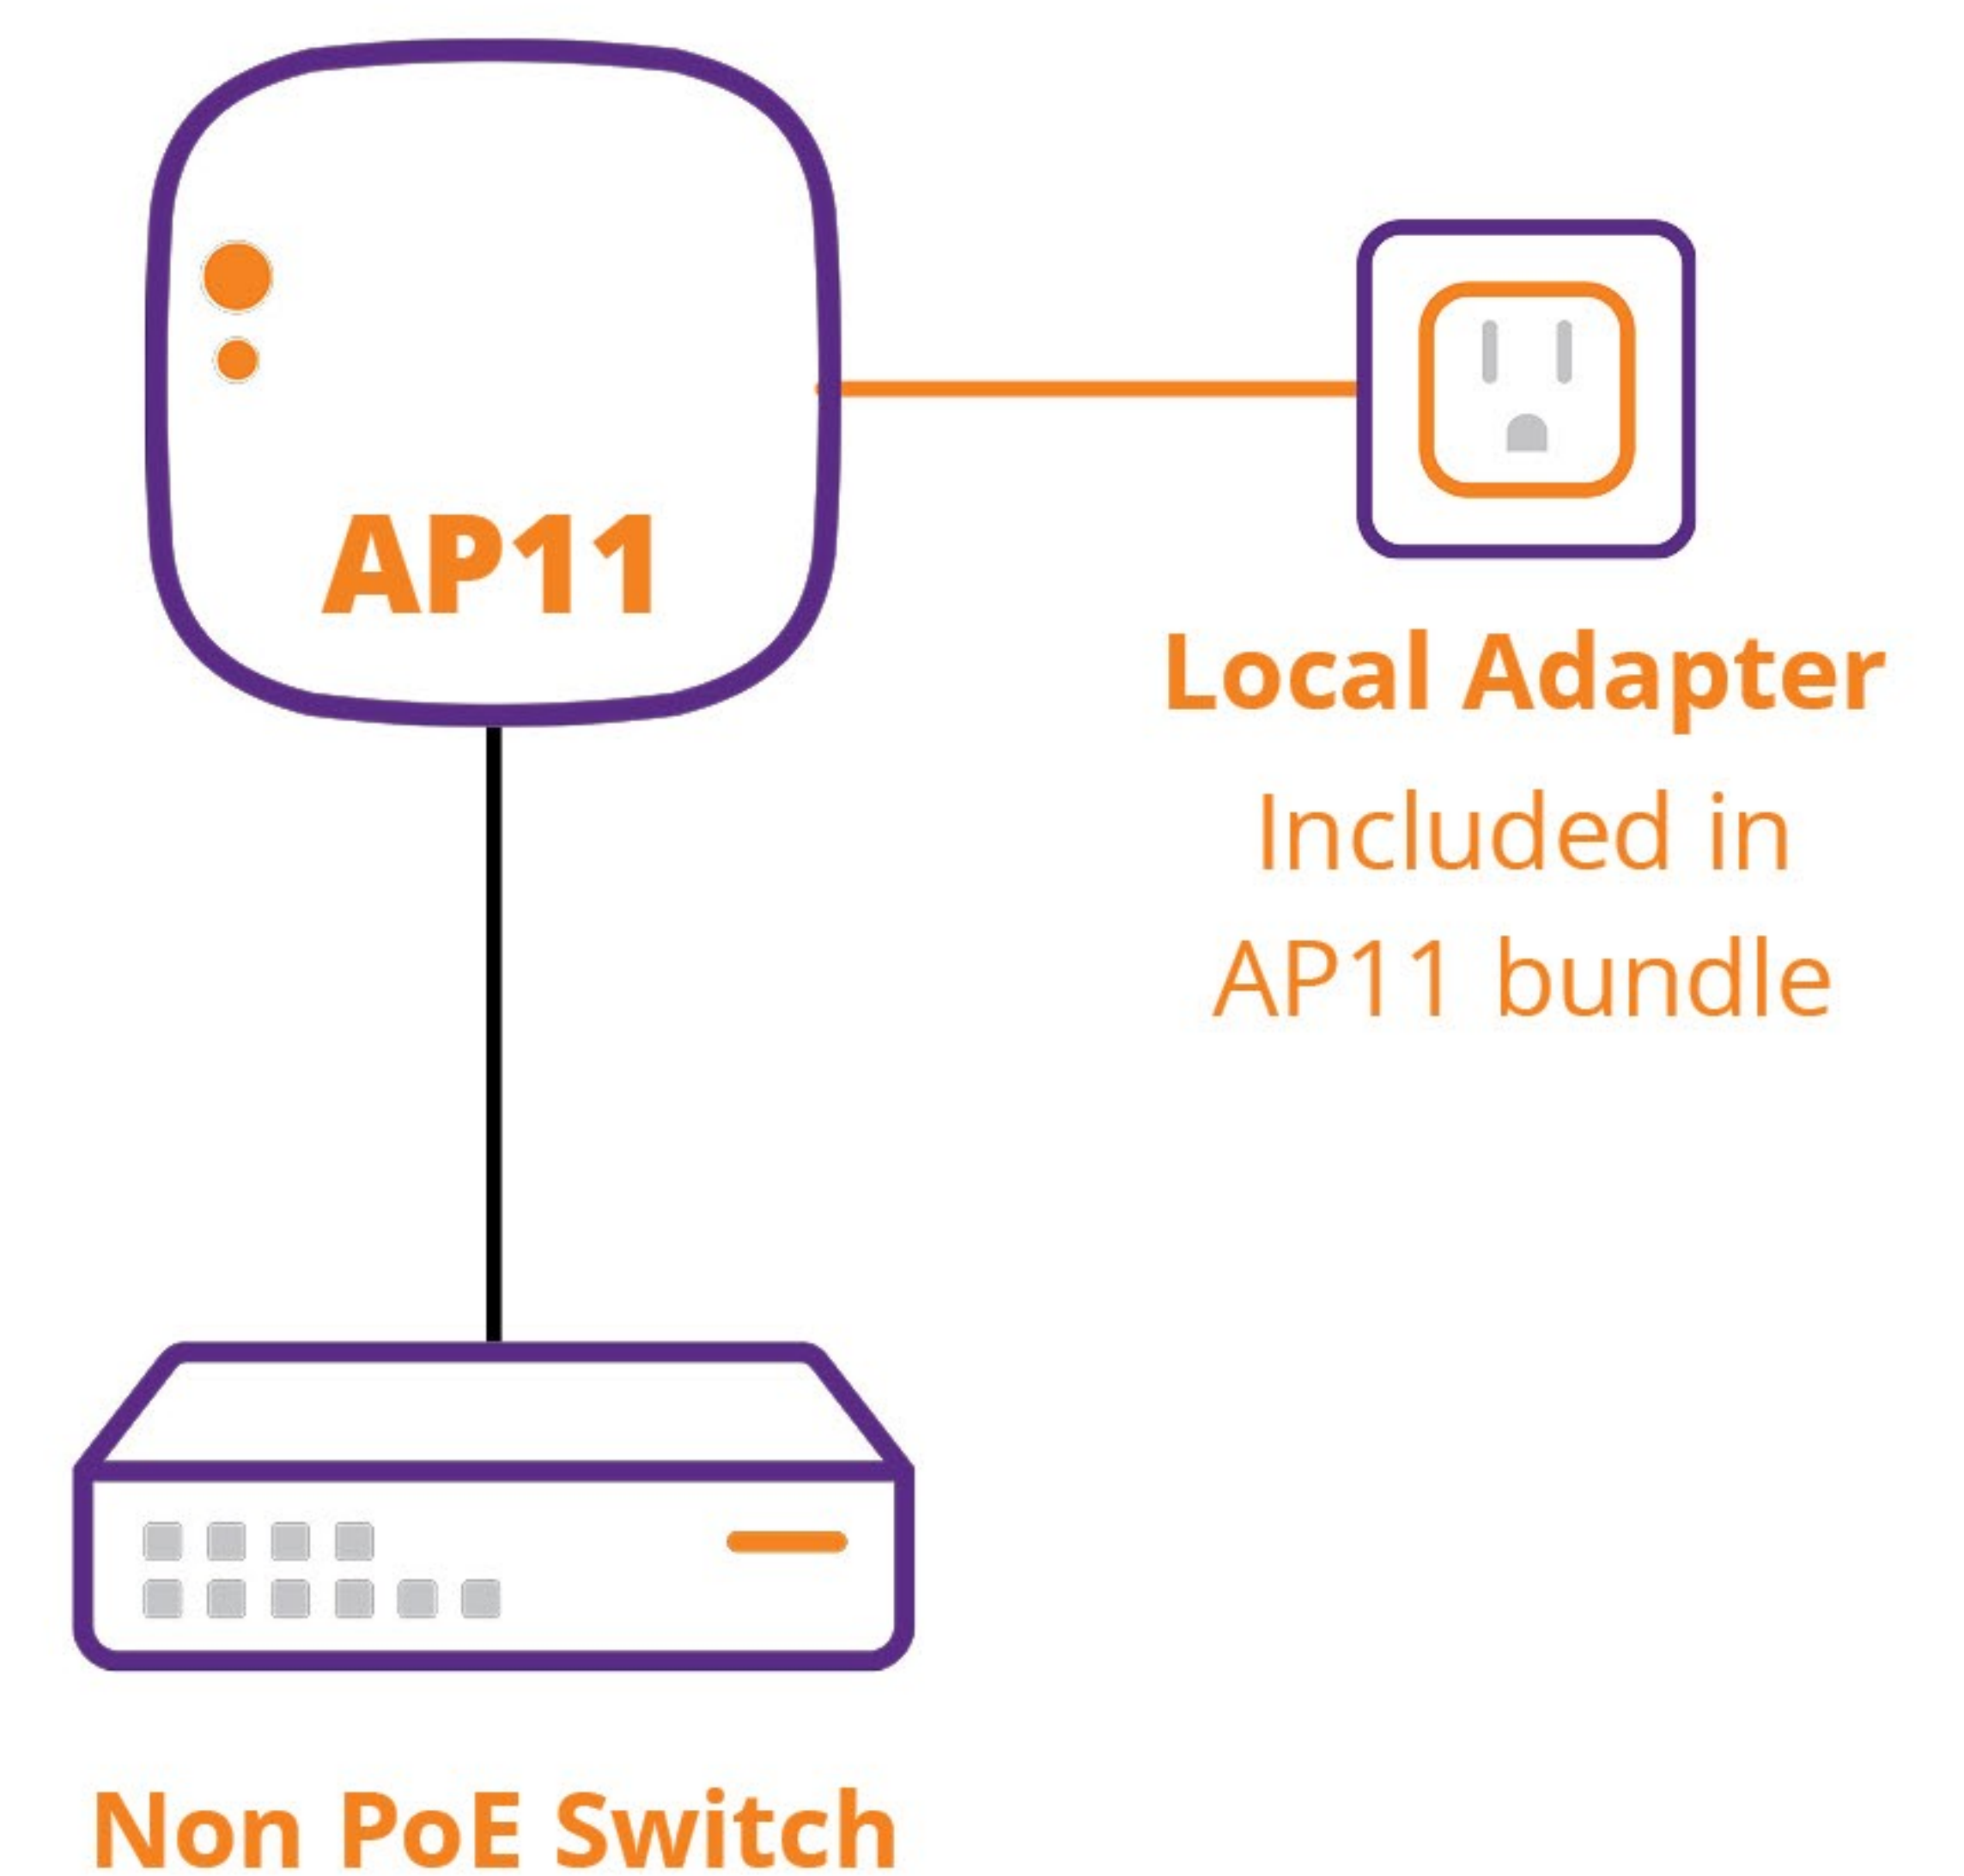

Powering AP11 Access Points

Power over Ethernet

Power over Ethernet Switch

Local Power Adapter

Local power with wired connection to AP

Power over Ethernet Injector

Local power with Smart Mesh connected AP