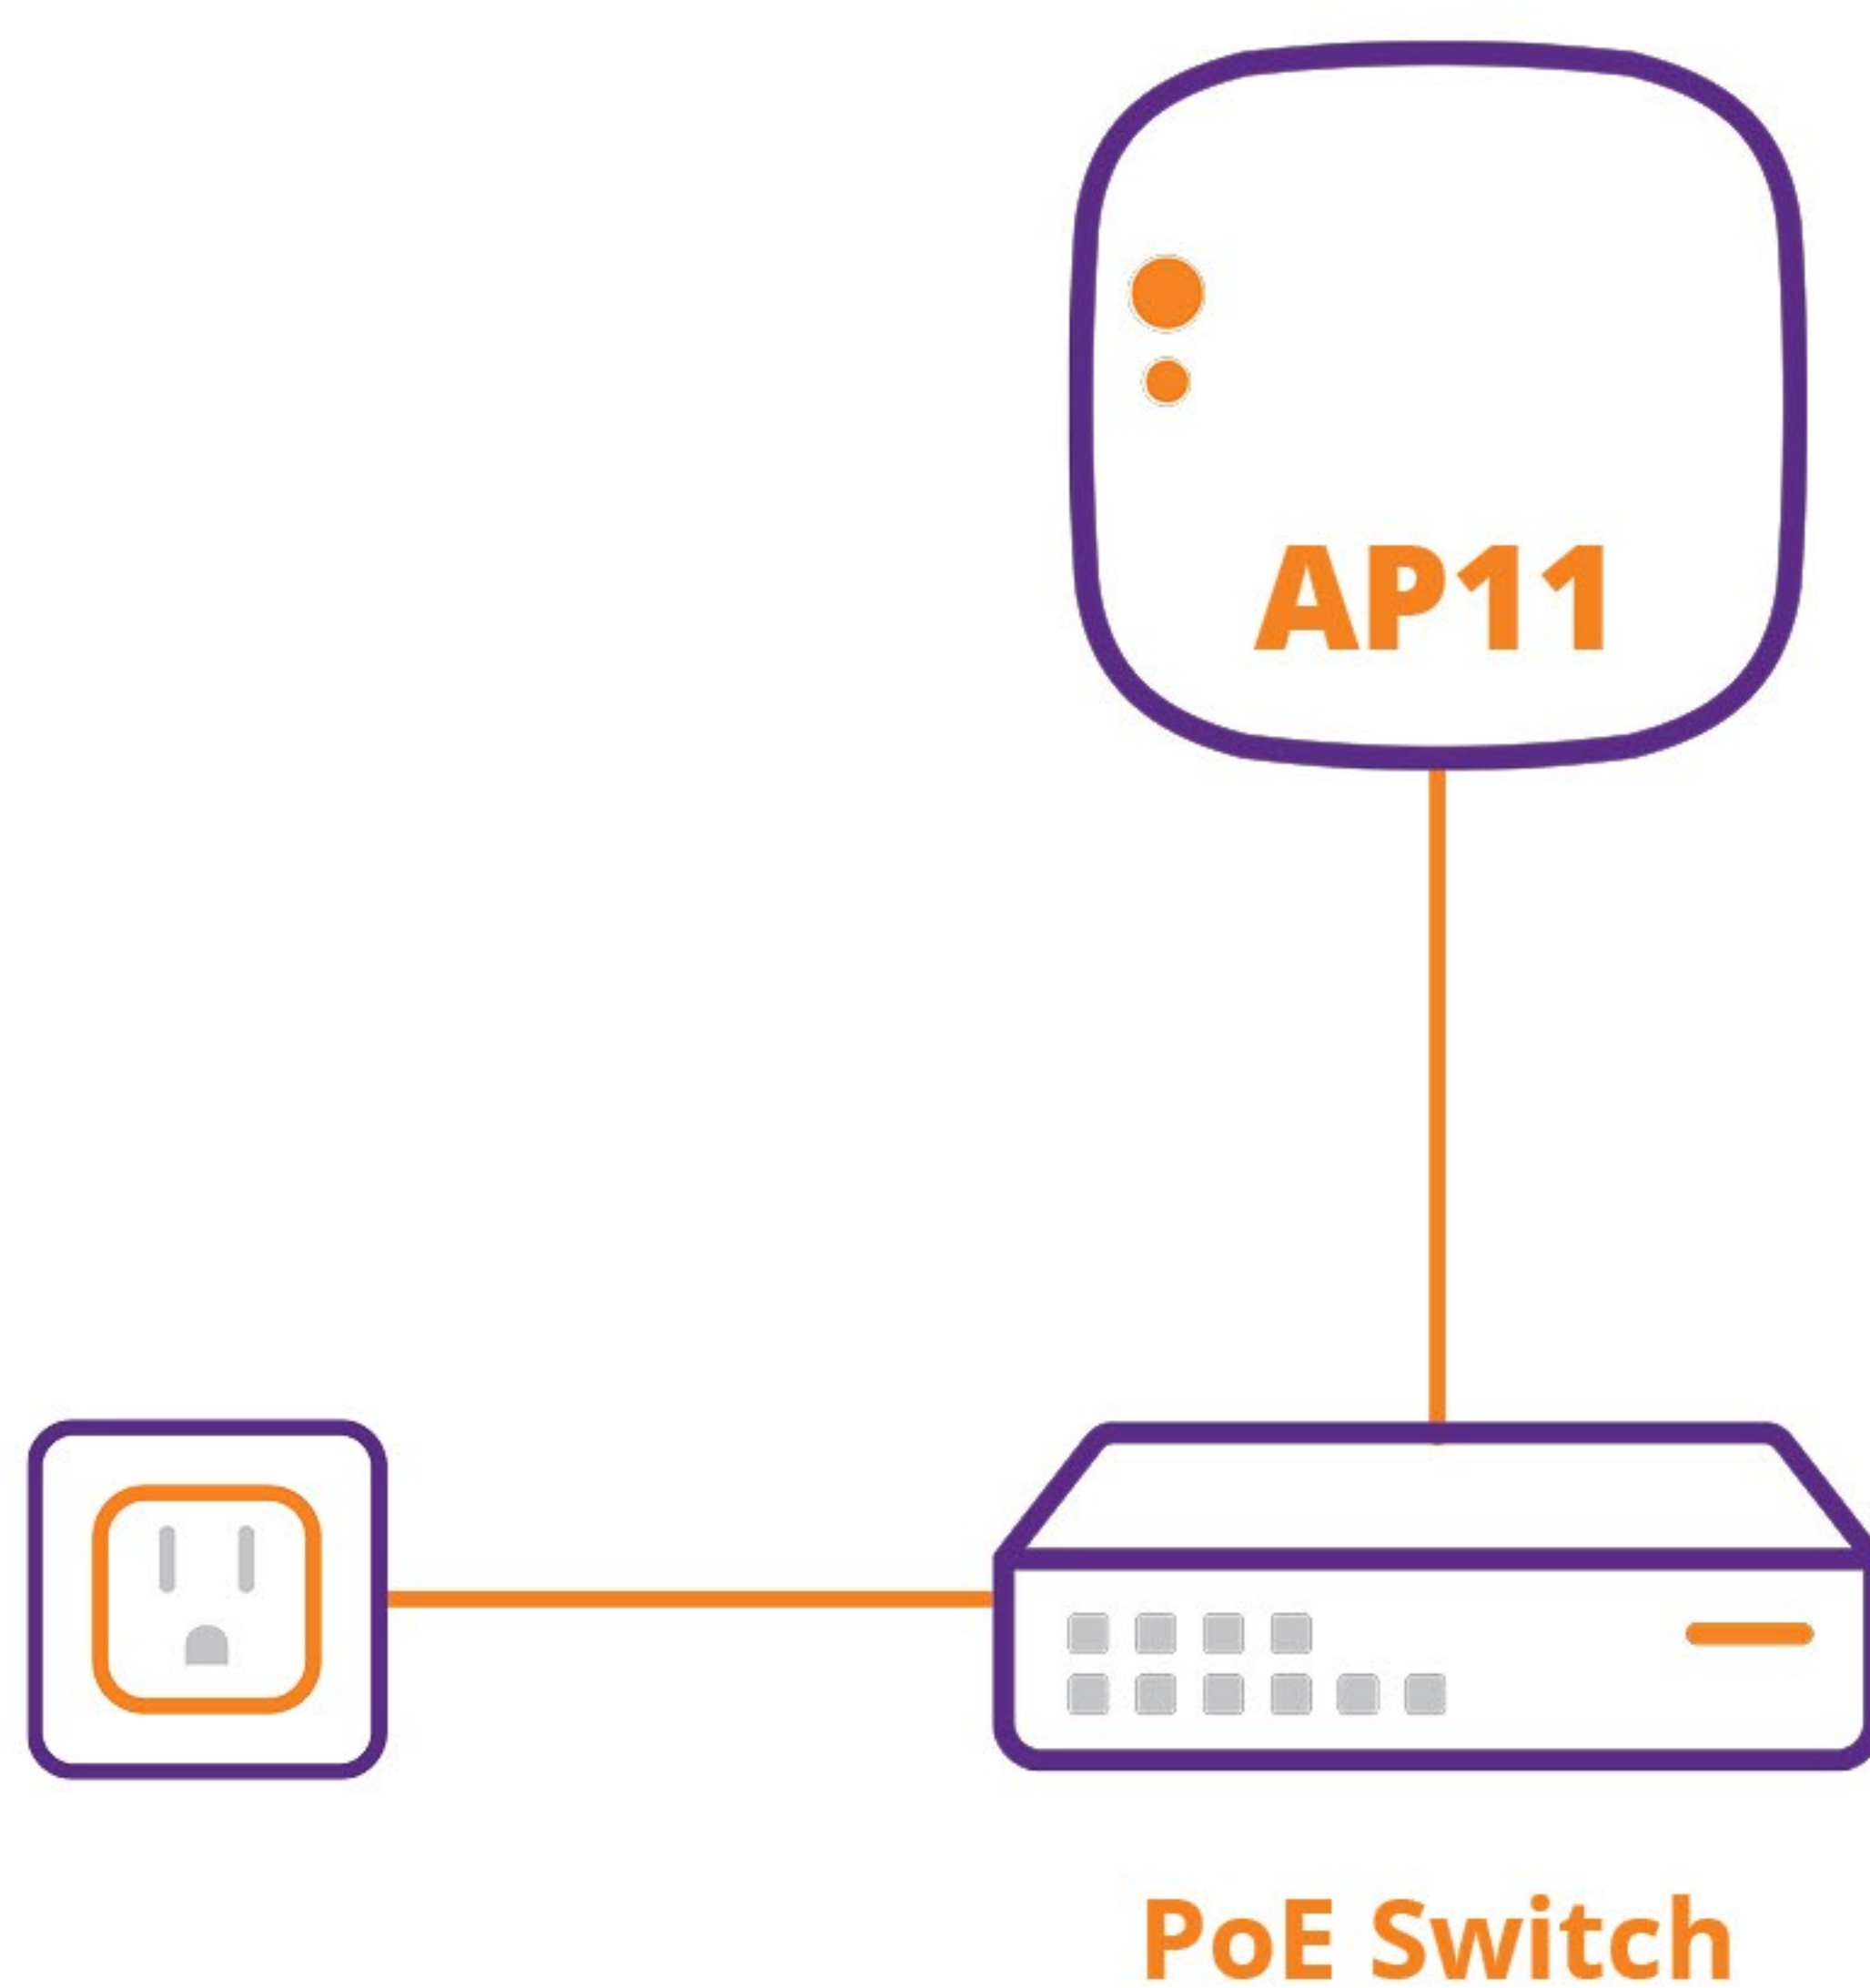

Powering AP11 Access Points

Power over Ethernet

Power over Ethernet Switch

Local Power Adapter

Local power with wired connection to AP

Power over Ethernet Injector

Local power with Smart Mesh connected AP